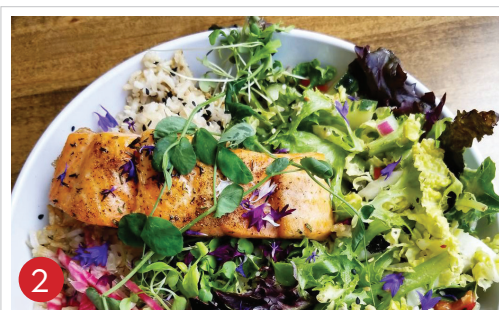

CABANAS

Enhance any pool day or evening event with the Cabanas! Contact Tetherow Sport to reserve.

TETHEROW CAFE

Made-to-order and grab-and-go options include sandwiches, bowls, smoothies, coffee and a full bar.