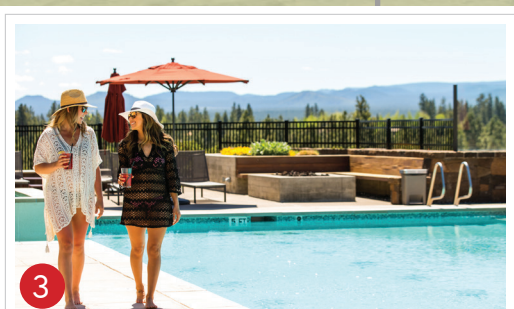

MAKE YOURSELF AT HOME

1. Cabanas
2. Tetherow Cafe
3. Tetherow Sport and pool
4. Lodging Check-In/Front Desk
5. Pavilion
6. Event Lawn
7. Cairn Vacation Rentals
8. Highland Building - Lodging
9. Golf Academy
10. Snack Shack
11. Golf Course/Driving Range
12. The Row (casual pub fare)
13. Solomon's (fine dining)
14. Tetherow Golf Shop (on lower level)
15. Cascade Building - Lodging
16. Hiking and biking trails
17. Trailhead Vacation Rentals

CABANAS

Enhance any pool day or evening event with the Cabanas! Contact Tetherow Sport to reserve.

TETHEROW CAFE

Made-to-order and grab-and-go options include sandwiches, bowls, smoothies, coffee and a full bar.

TETHEROW SPORT

Fitness classes, open gym, sauna, steam, swimming, cafe and more are available to resort guests.

PROPERTY TRAILS

Perfect for walking or biking, our trails surround the resort and link to the national forest. We can also assist with bike and gear rentals.

RESTAURANTS

In the Clubhouse, The Row (pub-style) and Solomon's (fine dining) both provide delicious eats and killer views.

GOLF

Lodging guests receive special rates on Tetherow's 18 hole, award-winning golf course. The course is open April - November. The Golf Academy and Golf Shop are available year round!